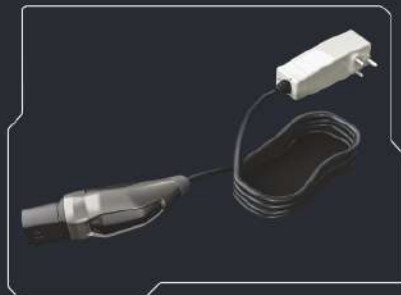

4-Speed Gearbox for superior control and performance.

SMART DASHBOARD

17.78 cm touchscreen LCD cluster with seamless connectivity.

LIQUID C

Advanced cooling for motor and engine.

A RIDING EXPERIENCE REIMAGINED

EFFORTLESS CONNECTION ENHANCED RIDING

COOLED

Cooling system battery pack.

5 AMP CHARGING

Charge anywhere with standard 5-amp sockets

SMART KEY

Keyless start/stop for ultimate convenience.

MATTER AERA 5000+